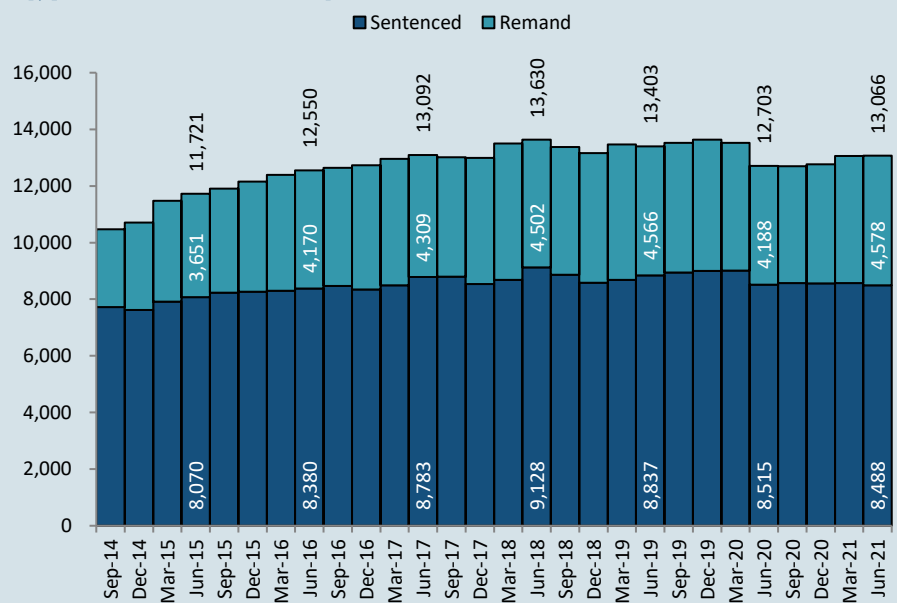

June 2021

PRISON POPULATION

12,703 **13,066**

in June 2020

in June 2021

LEGAL STATUS

Between June 2020 and June 2021

GENDER

Between June 2020 and June 2021

ABORIGINAL OVER-REPRESENTATION*

Between June 2020 and June 2021

*Due to delays in identification of Aboriginal status the number of Aboriginal persons in adult custody is potentially undercounted by up to 2% in more recent months.

QUARTERLY TRENDS

CHANGE IN PRISON NUMBERS BY OFFENCE