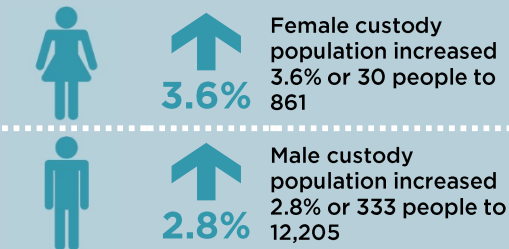

GENDER

Between June 2020 and June 2021