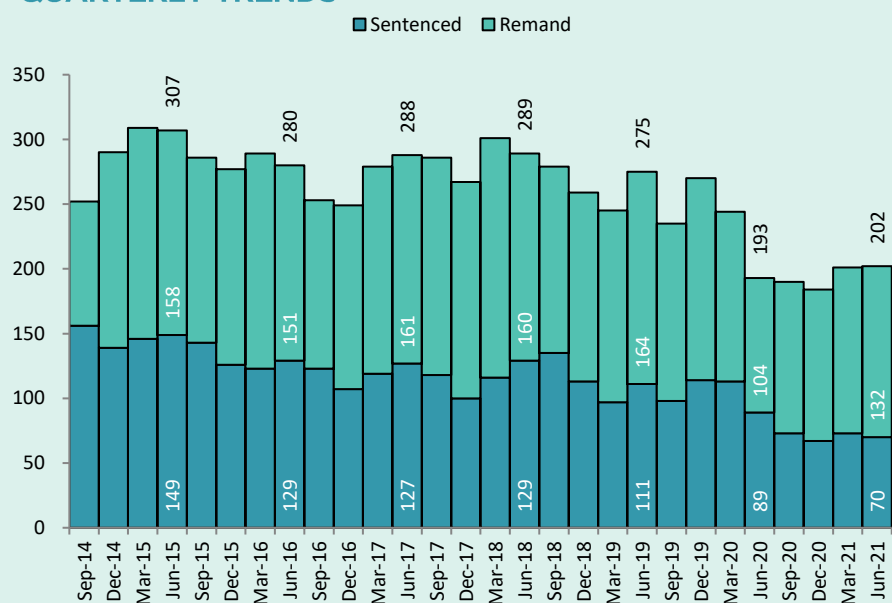

NSW CUSTODY STATISTICS

June 2021

YOUTH DETENTION POPULATION

193

in June 2020

202

in June 2021

CUSTODY STATUS

Between June 2020 and June 2021

GENDER

Between June 2020 and June 2021

ABORIGINAL OVER-REPRESENTATION

Between June 2020 and June 2021

QUARTERLY TRENDS

CHANGE IN YOUTH CUSTODY BY OFFENCE

NSW CUSTODY STATISTICS

June 2021

PRISON POPULATION

12,703 **13,066**

in June 2020

in June 2021

LEGAL STATUS

Between June 2020 and June 2021

GENDER

Between June 2020 and June 2021

ABORIGINAL OVER-REPRESENTATION*

Between June 2020 and June 2021

*Due to delays in identification of Aboriginal status the number of Aboriginal persons in adult custody is potentially undercounted by up to 2% in more recent months.