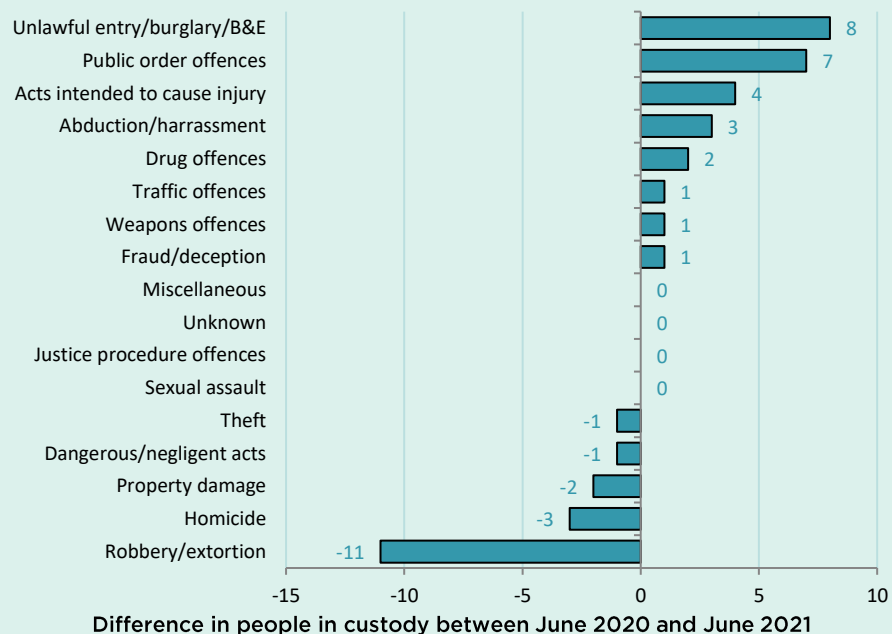

NSW CUSTODY STATISTICS

June 2021

YOUTH DETENTION POPULATION

193

in June 2020

202

in June 2021

CUSTODY STATUS

Between June 2020 and June 2021

GENDER

Between June 2020 and June 2021

ABORIGINAL OVER-REPRESENTATION

Between June 2020 and June 2021

QUARTERLY TRENDS

CHANGE IN YOUTH CUSTODY BY OFFENCE

NSW CUSTODY STATISTICS

June 2021

PRISON POPULATION

12,703 **13,066**

in June 2020

in June 2021

LEGAL STATUS

Between June 2020 and June 2021

GENDER