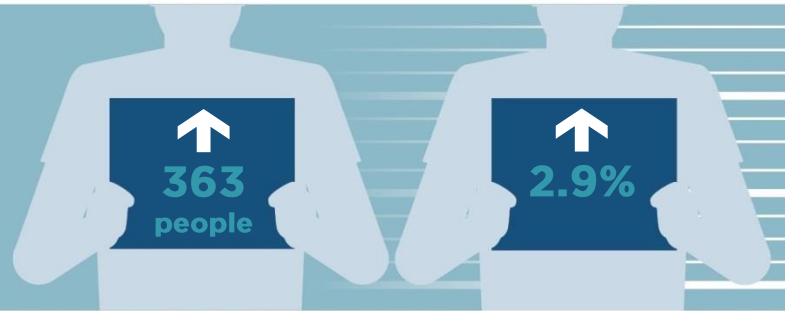

Between June 2020 and June 2021

GENDER

Between June 2020 and June 2021

ABORIGINAL OVER-REPRESENTATION

Between June 2020 and June 2021

QUARTERLY TRENDS

CHANGE IN YOUTH CUSTODY BY OFFENCE

NSW CUSTODY STATISTICS

June 2021

PRISON POPULATION

12,703 **13,066**

in June 2020

in June 2021

LEGAL STATUS

Between June 2020 and June 2021

GENDER