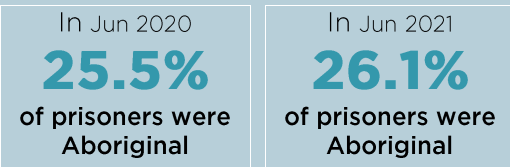

ABORIGINAL OVER-REPRESENTATION*